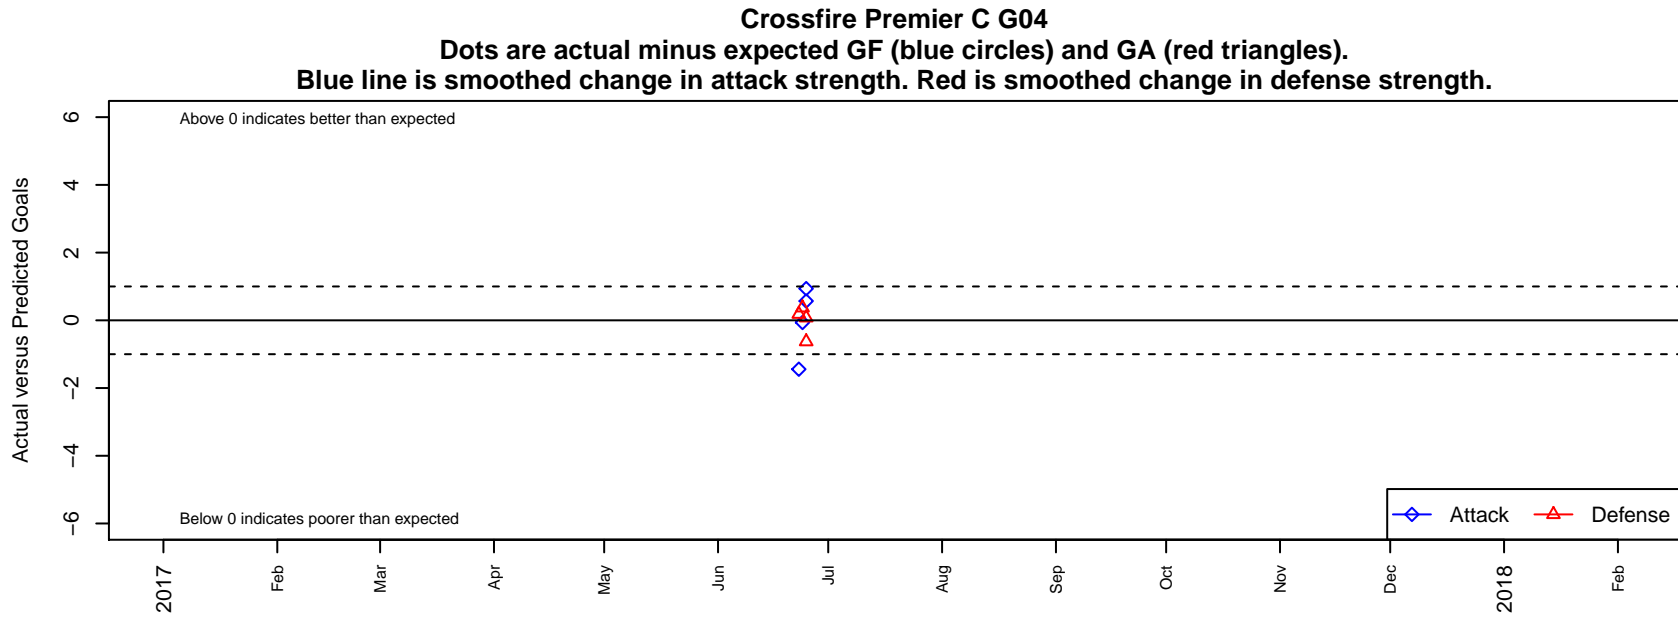

# Crossfire Premier C G04

Crossfire Premier  
Redmond, WA  
G04 total strength=1556  
attack=6.86 defense=27.48

alt names used:  
CROSSFIRE PREMIER G2004 C

Venues played:  
2017 Snohomish United Invit Gold